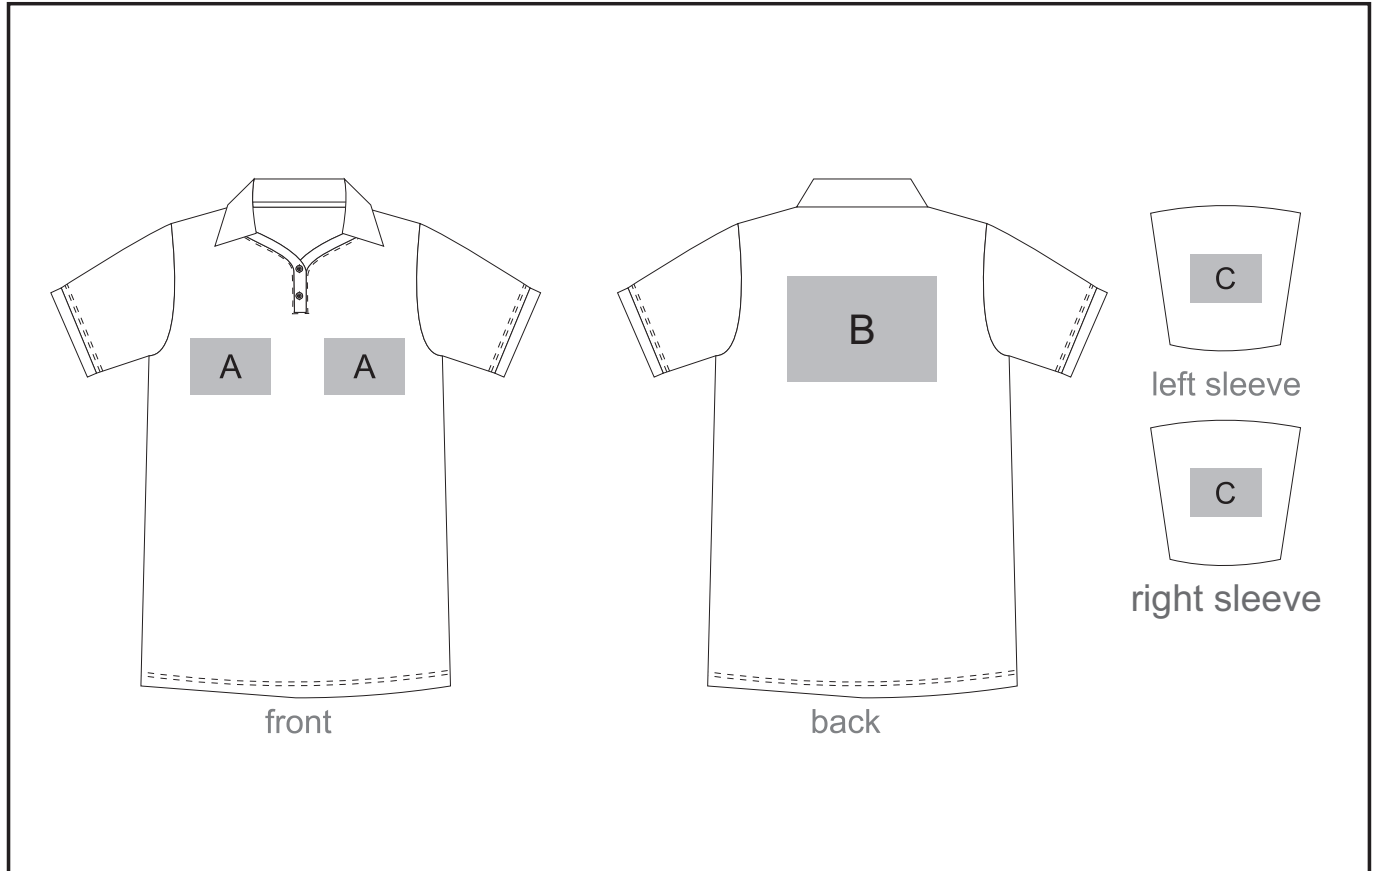

### Need to know:

- Includes 1-Position Digital Transfer (setup fee applies)
- **DTC/EMB inclusive Parameters: Left/Right Chest or Back = 100mm x 100mm**

#### **Position A**

1. Embroidery (EMB) - 9 colours  
Size: 100mm diameter
2. Screen Print (SA) - 1 colours  
Size: 100mm wide x 80mm high
3. Digital Transfer Clothing (DTC) - Full colour  
Size: 100mm wide x 100mm high

#### **Position B**

1. Embroidery (EMB) - 9 colours  
Size: 200mm wide x 200mm high
2. Screen Print (SA) - 1 colours  
Size: 260mm wide x 200mm high
3. Digital Transfer Clothing (DTC) - Full colour  
Size: 210mm wide x 148mm high

#### **Position C**

1. Embroidery (EMB) - 9 colours  
Size: 80mm diameter
2. Screen Print (SA) - 1 colours  
Size: 60mm wide x 60mm high
3. Digital Transfer Clothing (DTC) - Full colour  
Size: 80mm wide x 80mm high