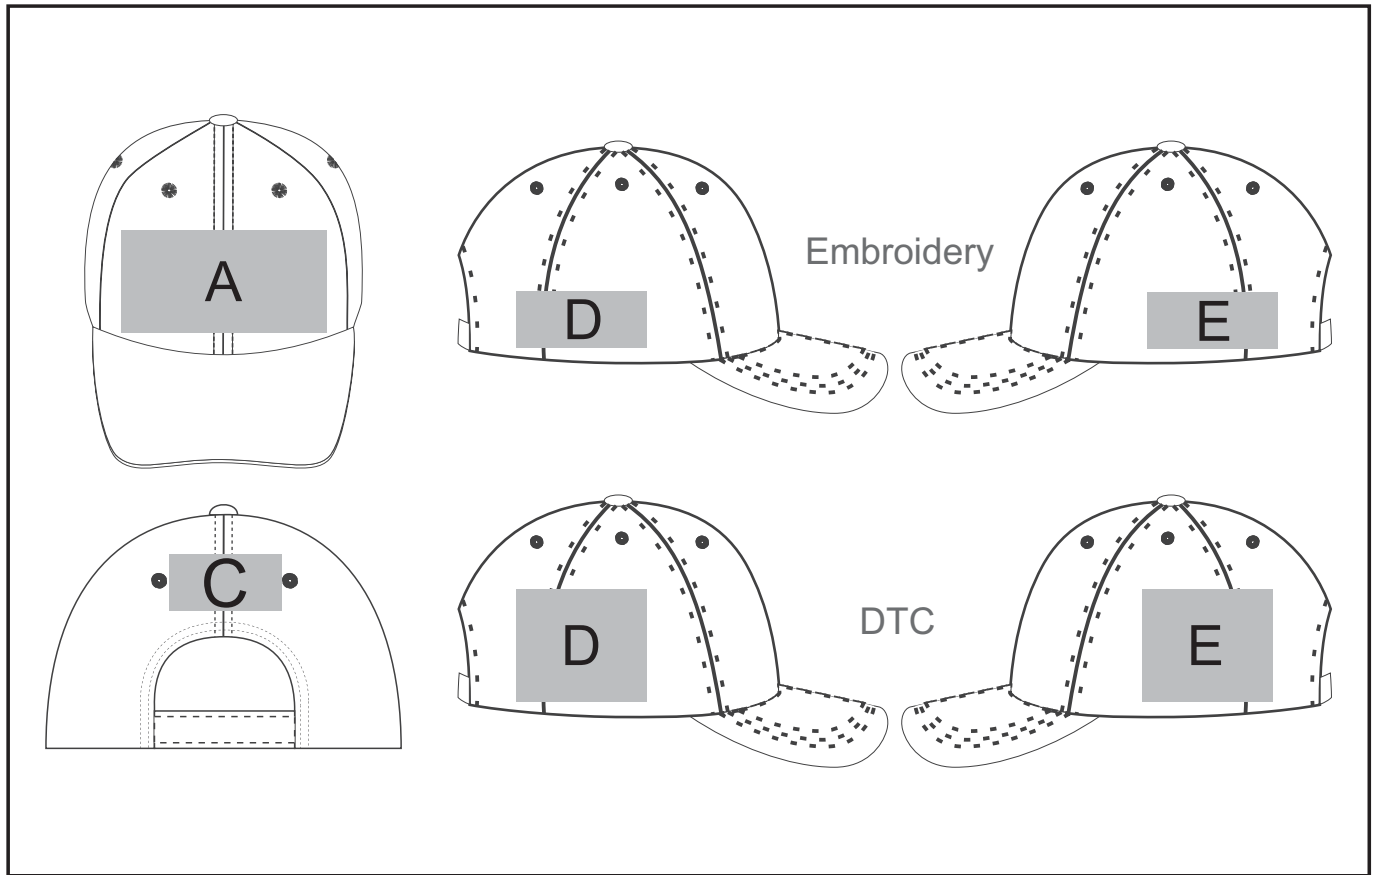

ALT-PBP

Pro Basic Peak

Need to know:

N/A

Branding Options:

Position A

1. Embroidery (EMB) - 9 colours
Size: 110mm wide x 55mm high
2. Digital Transfer Caps (DTC) - Full colour
Size: 110mm wide x 55mm high

Position C

1. Embroidery (EMB) - 9 colours
Size: 80mm wide x 25mm high
2. Digital Transfer Caps (DTC) - Full colour
Size: 50mm wide x 20mm high

Position D & E

1. Embroidery (EMB) - 9 colours
Size: 70mm wide x 30mm high
2. Digital Transfer Caps (DTC) - Full colour
Size: 70mm wide x 60mm high