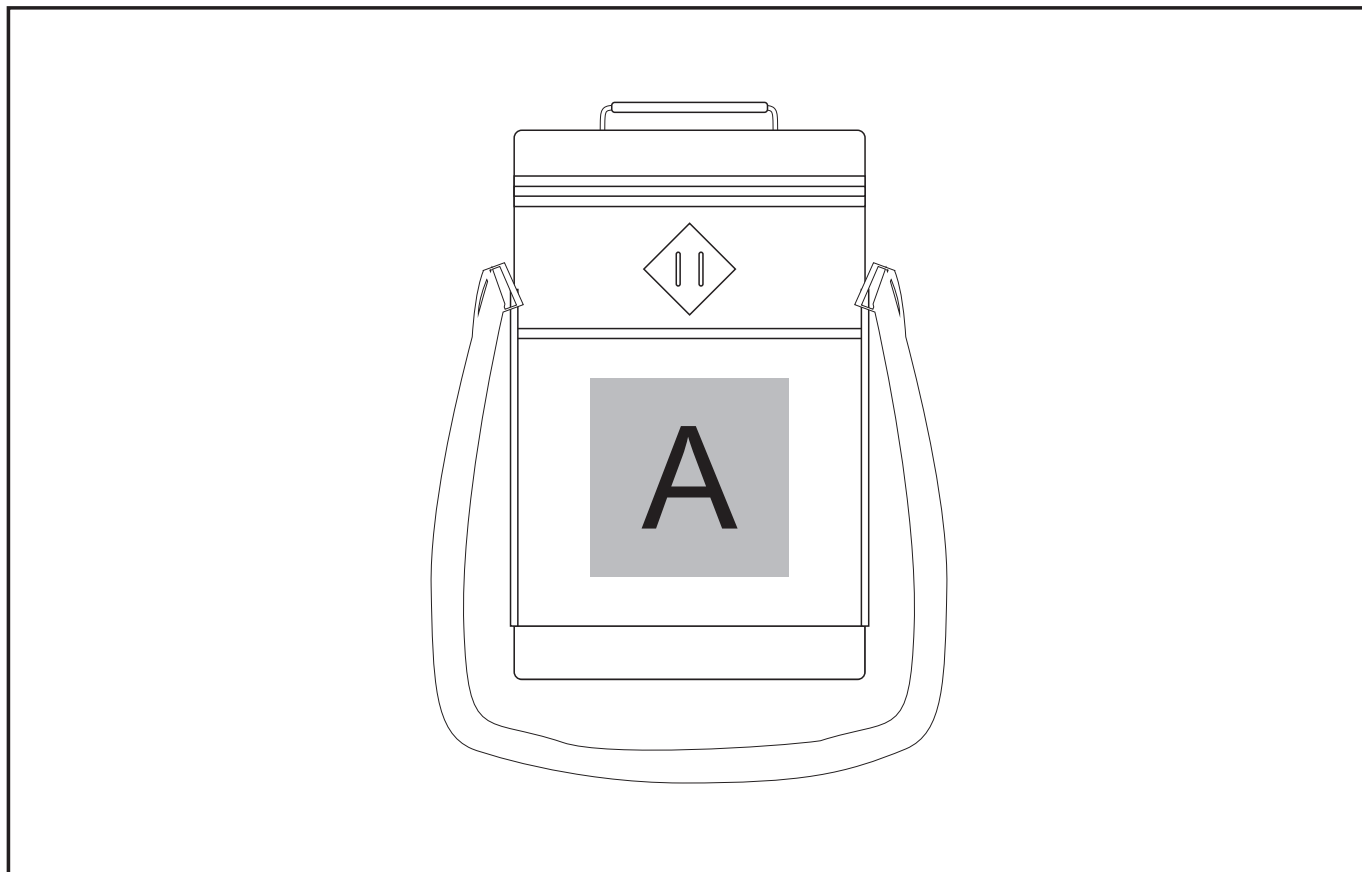

COOL-5405

Silver Glaze Bottle Cooler

Need to know:

- Includes 1-Colour, 1-Position Screen Print (setup fee applies)

Branding Options:

Position A

1. Screen Print (SB) - 1 Colour
Size: 130mm wide x 130mm high
2. Digital Transfer (DDT) - full Colour
Size: 120mm wide x 120mm high