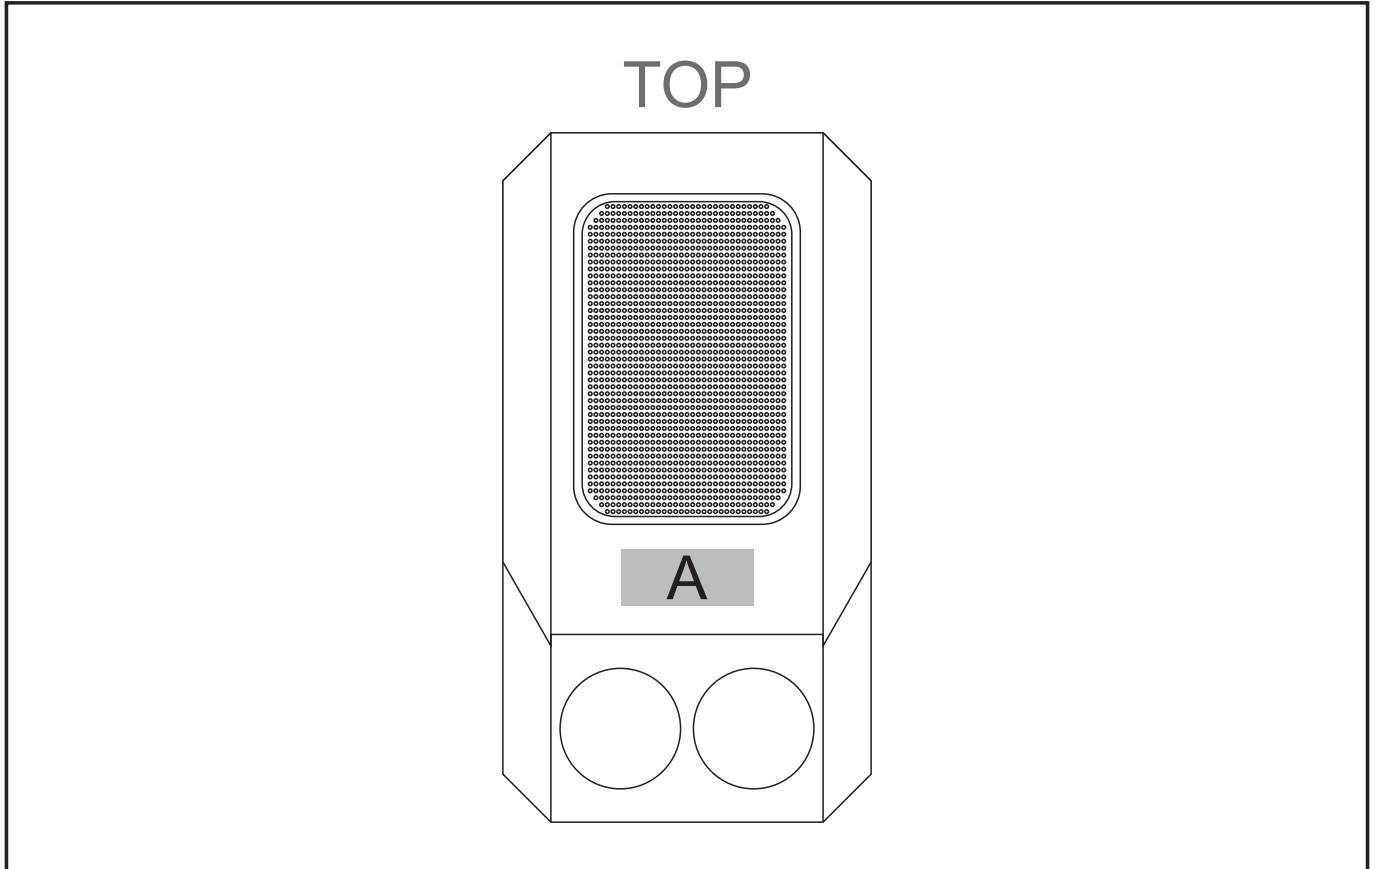

## Harbin Desk Fridge

### **Need to know:**

- Includes Full-Colour, 1-Dome Sticker (setup fee applies)

#### **Position A**

1. Dome Sticker (DC) - Full colour  
Size: 70mm wide x 30mm high
2. Pad Print (PC) - 1 colour  
Size: 60mm wide x 33mm high