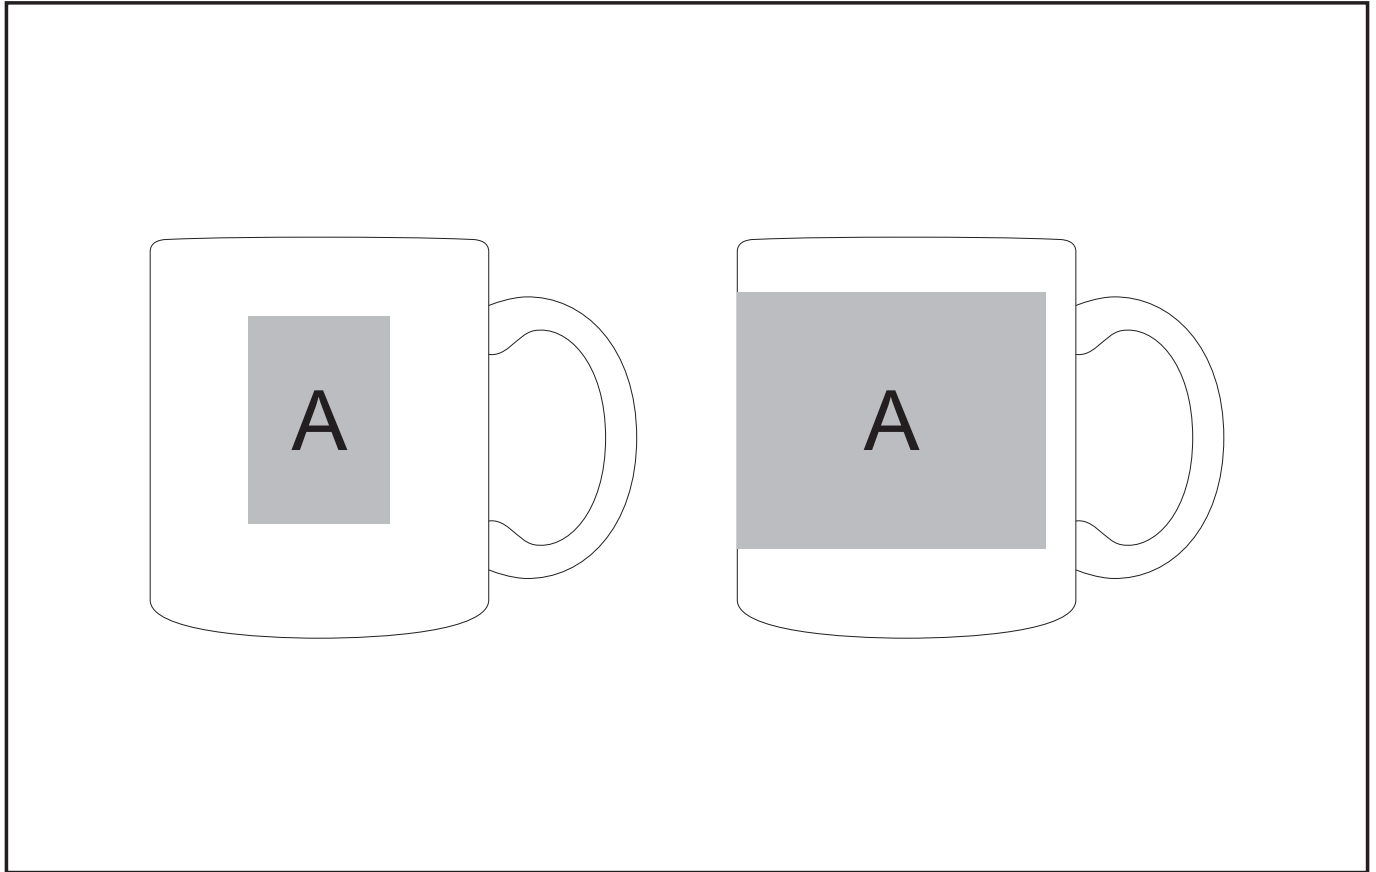

### **Need to know:**

- Includes 1 Colour, 1 Position Screen Wrap on Mug (setup fee applies)

#### **Position A**

1. Pad Print (PC) 2 - 4 colour  
Size: 35mm wide x 40mm high
2. Screen Wrap (SW) - 1 colour  
Size: 160mm wide x 75mm high