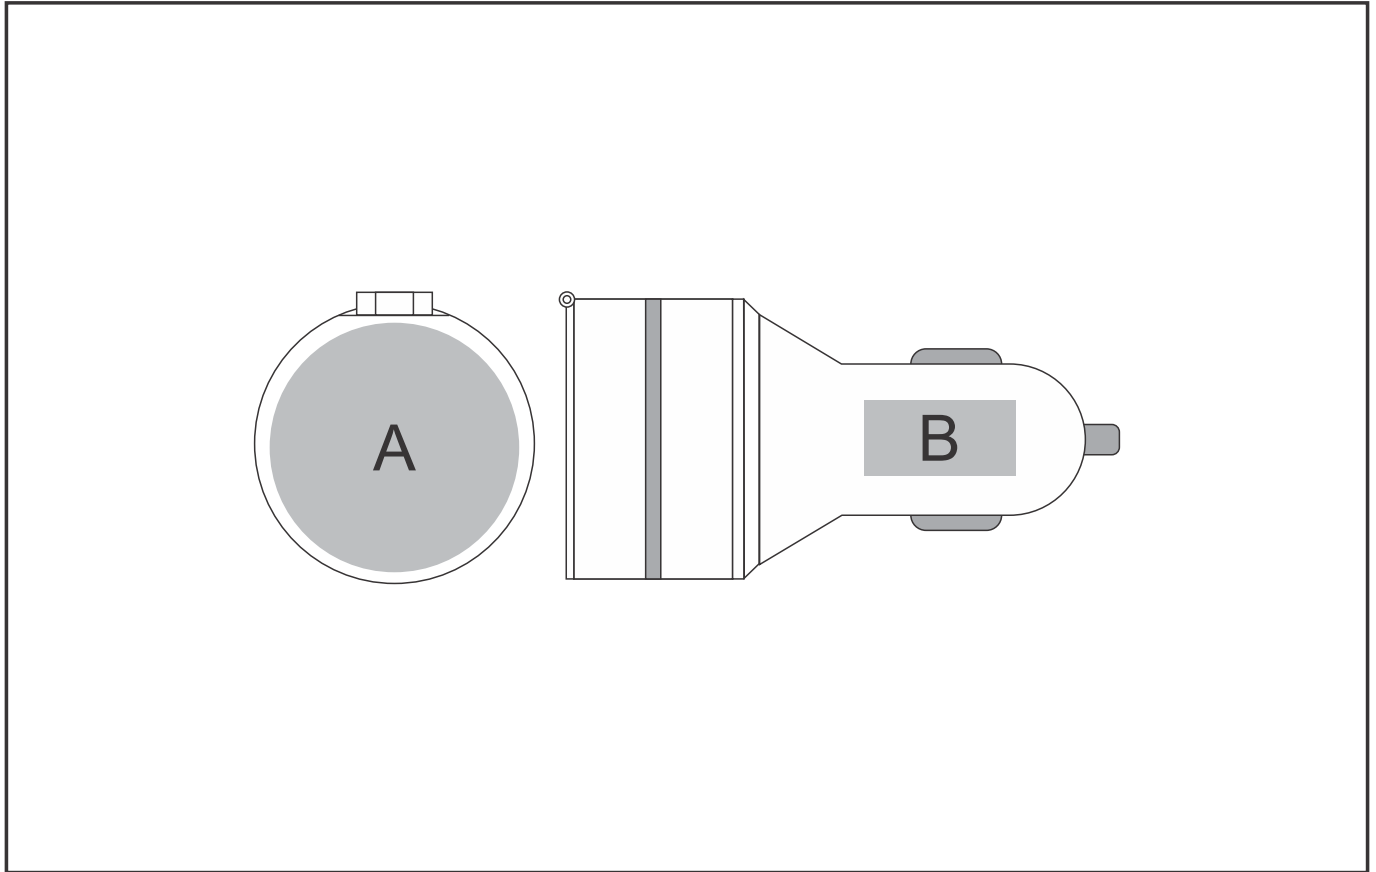

TECH-4500

Expedition Car & USB Charger

Need to know:

- Includes 1-Colour, 1-Position Pad Print (setup fee applies)

Branding Options:

Position A

1. Dome Sticker (DB) - Full colour
Size: 33mm diameter

Position B

1. Pad Print (PB) - 4 colours
Size: 20mm wide x 10mm high